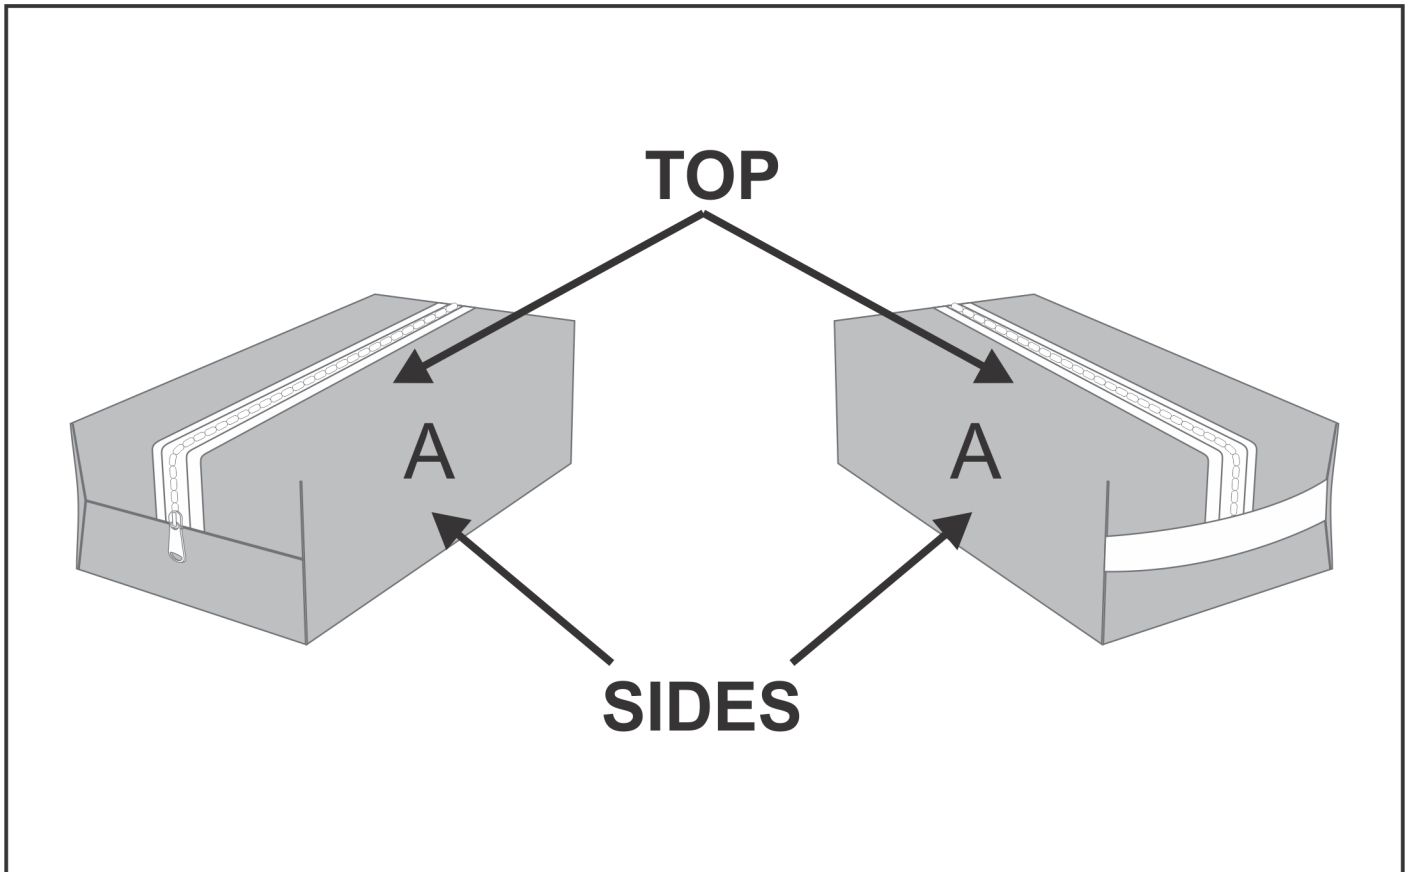

BC-HP-3-G

Hoppla Table View Toiletry Bag

Need to know:

- Includes 1-Position Sublimation (setup fees apply)
- **Please Note: We cannot guarantee 100% logo Alignment on all Brandable Panels.**

Branding Options:

Position A

1. Custom Sublimation A (CPSUB-A)
Full Colour
Size: 351mm wide x 451mm high